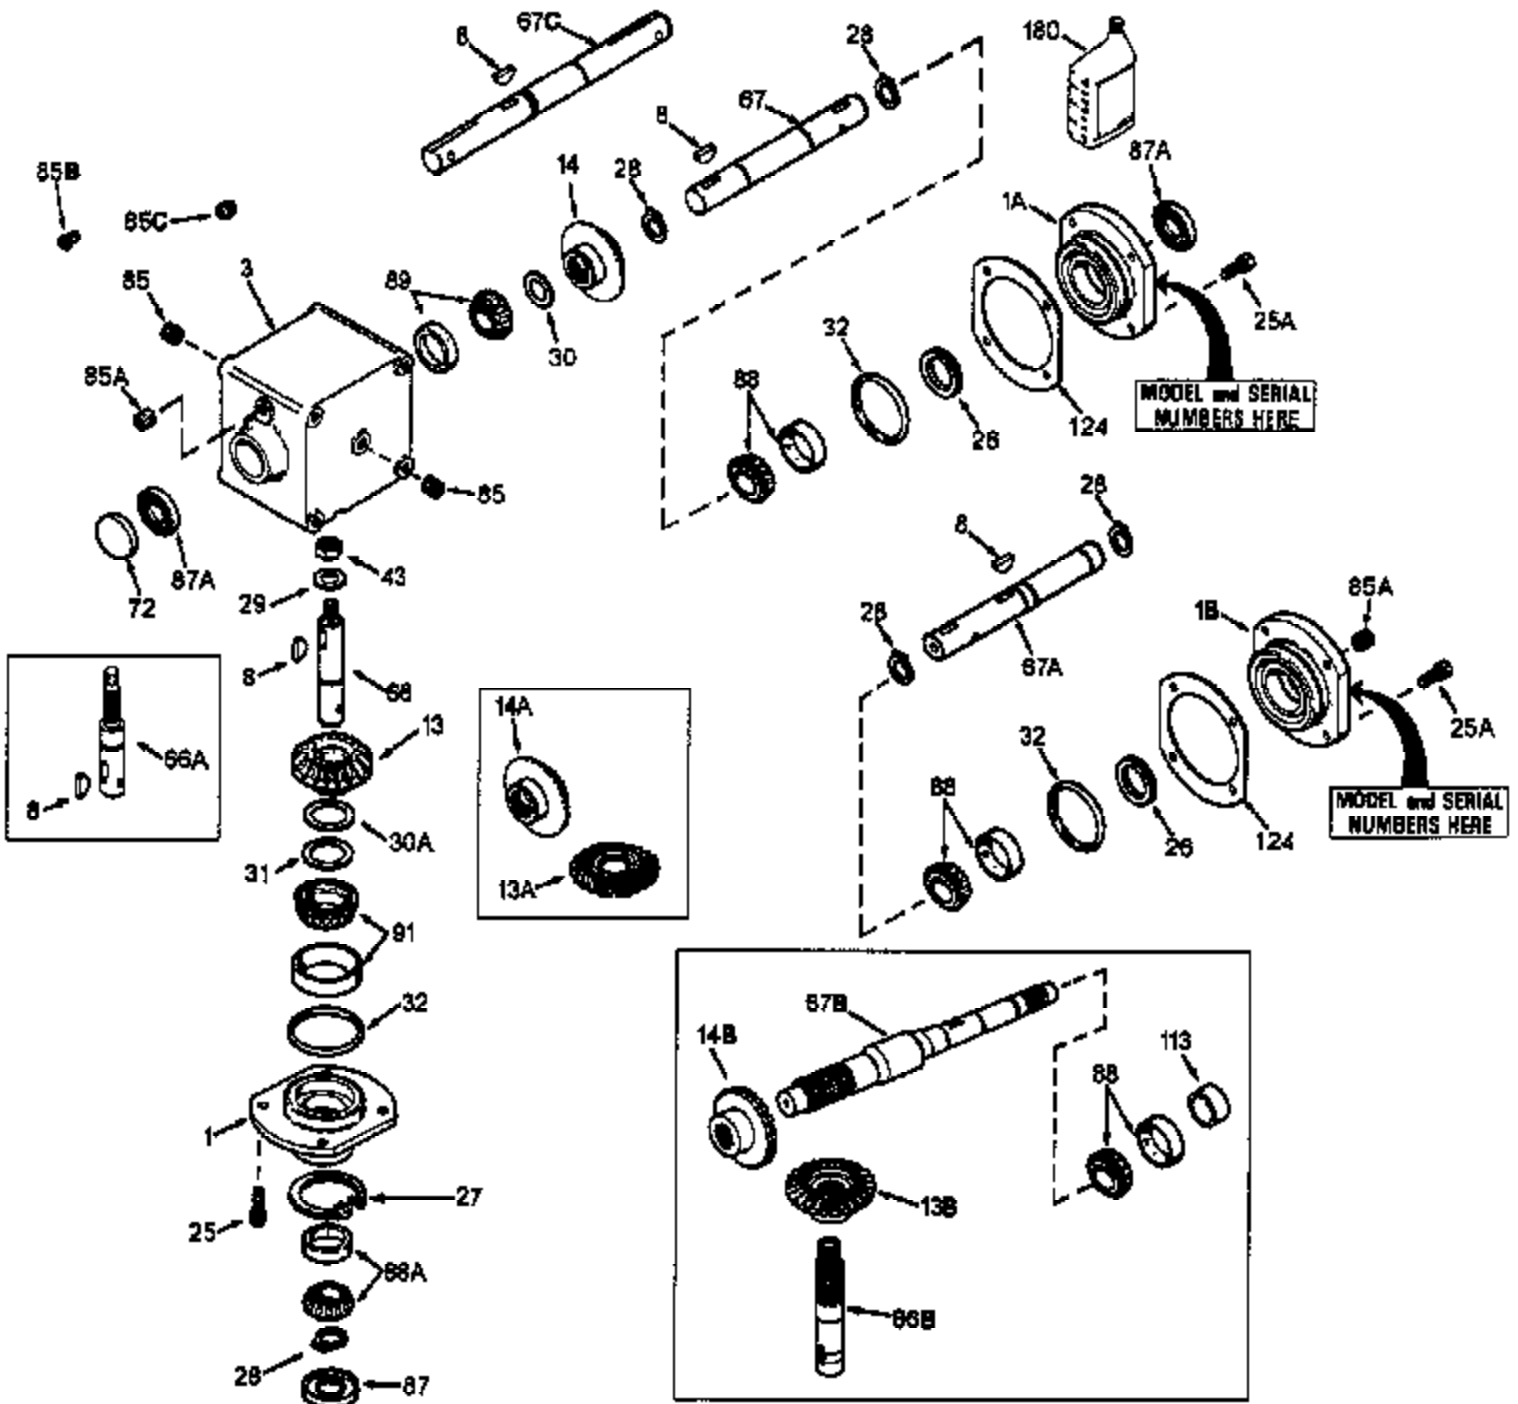

# JOIST

DAS ORIGINAL

ILLUSTRATION SHOWS TYPICAL PARTS ONLY. ORDER BY PART NUMBER. PARTS NOT LISTED ARE SUPPLIED BY OEM.

| Ref # | Part Number | Qty      | Description                              |
|-------|-------------|----------|--|
|       | 794533      |          | RA Drive Head Ass'y (Incl. 1 thru 124 )  |
| 1     | 786141      |          | Retainer Cap                             |
| 1A    | 786105      |          | Retainer Cap                             |
| 3     | 770089      |          | Right Angle Drive Housing                |
| 8     | 792114      |          | Woodruff Key No. 807                     |
| 13    | 778233      |          | Bevel Gear (14 teeth)                    |
| 14    | 778232      |          | Bevel Gear (28 teeth)                    |
| 25    | 792037      |          | Screw, 5/16-18 x 1"                      |
| 25A   | 792037      |          | Screw, 5/16-18 x 1"                      |
| 26    | 780137      |          | Load Ring                                |
| 27    | 792112      |          | Retaining Ring                           |
| 28    | 792113      |          | Retaining Ring                           |
| 29    | 792127      |          | Flat Washer                              |
| 30A   | 780101      | Peerless | Thrust Race                              |
| 30    | 780131      |          | Shim                                     |
| 31    | 780147      |          | Shim                                     |
| 32    | 788063      |          | "O" Ring                                 |
| 43    | 792126      |          | Hex Jam Nut, 1/2-20                      |
| 66    | 776308      |          | Input Shaft (4.161" long)                |
| 67    | 776309      |          | Output Shaft (9.042" long)               |
| 72    | 792111      |          | Plug                                     |
| 85    | 792116      |          | Pipe Plug, 1/4-18                        |
| 85A   | 792039      |          | Pipe Plug, 1/8"                          |
| 87A   | 788065      |          | Oil Seal                                 |
| 87    | 788064      |          | Oil Seal                                 |
| 88    | 780132      |          | Bearing & Cup Ass'y (SEE REPAIR MANUA L) |
| 88A   | 780132      |          | Bearing & Cup Ass'y (SEE REPAIR MANUA L) |
| 89    | 780132      |          | Bearing & Cup Ass'y (SEE REPAIR MANUA L) |
| 91    | 780148      |          | Bearing & Cup Ass'y (SEE REPAIR MANUA L) |
| 124   | 780136      |          | Retainer Cap Shim                        |
| 180   | 730229A     |          | Gear Oil 80W90                           |